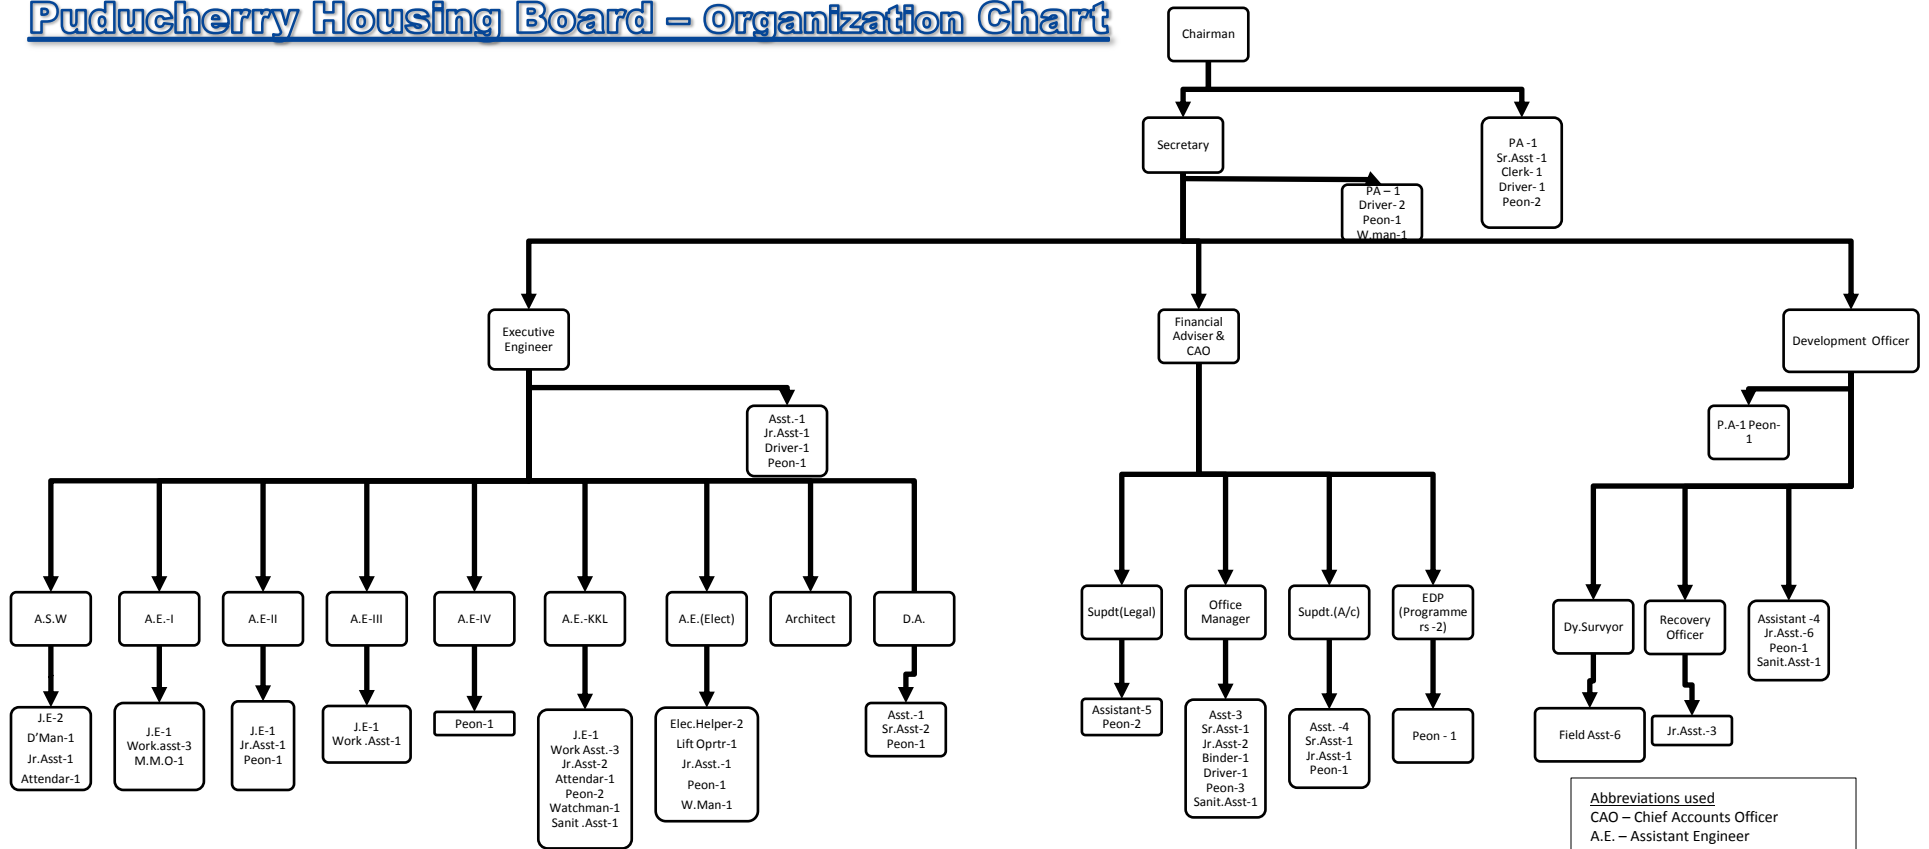

Puducherry Housing Board – Organization Chart

Abbreviations used
 CAO – Chief Accounts Officer
 A.E. – Assistant Engineer
 J.E. – Junior Engineer
 D.A.-Divisional Accountant
 D'Man-Draughtsman
 PA- Personal Asst.
 A.S.W.-Assistant Surveyor of works
 Asst - Assistant
 Sr.Asst- Senior Assistant
 Jr.Asst – Junior Assistant
 M.M.O- Mixer Machine Operator
 W.Man-Watchman
 Sanit.Asst- Sanitary Assistant